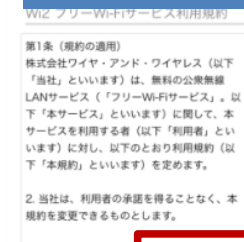

STEP1

.Michinori_Free_Wi-Fi

SSID : ".Michinori_Free_Wi-Fi" In the setting screen of your device and Open the browser.

STEP2

Connect

Tap the botton of "Connect".

STEP3

Accept